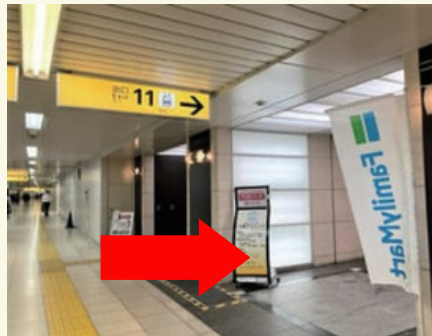

# Directions from Tameike Sanno Station Exit 11 to the hotel (About 4 minutes on foot)

elevator !  
➔

② After getting off the elevator,  
Please change direction to the right.

③ Pass Lawson on your right,  
Please continue straight ahead.

Welcome to  
**Henn na Hotel Akasaka!**

① Please go out from [Exit 11].

stairs !  
➔

② Go straight and go up the stairs at the end.  
When you go up the stairs, you will come out from the stairs near Lawson,  
Please continue straight along the road.